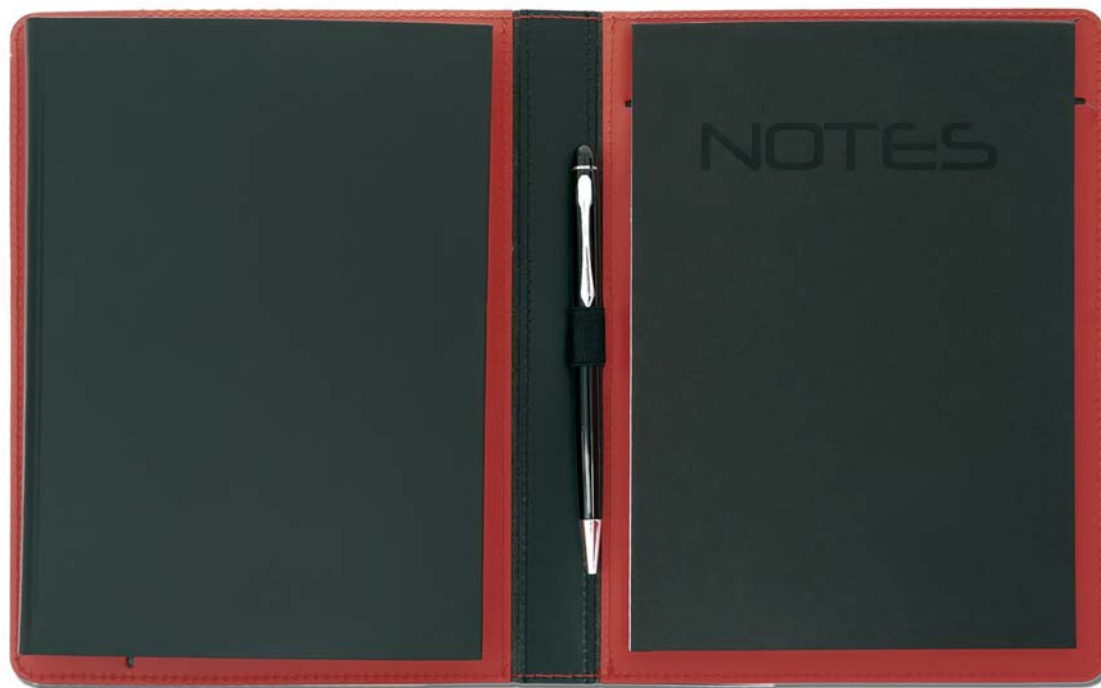

Diaries
Regenerated Leather

*C
a
r
i
o
c
a*

Marrone