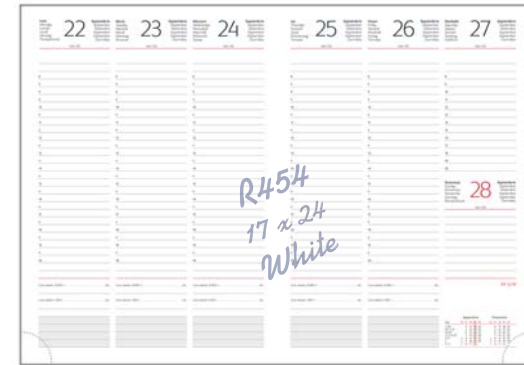

*P
a
c
k
e
t*

Diaries

Graphic Back Black

B
a
c
k
B
l
a
c
k
G
r
a
p
h
i
c

Made in Italy

*L
e
a
t
h
e
r
D
i
a
r
i
e
s*

23

Made in Italy