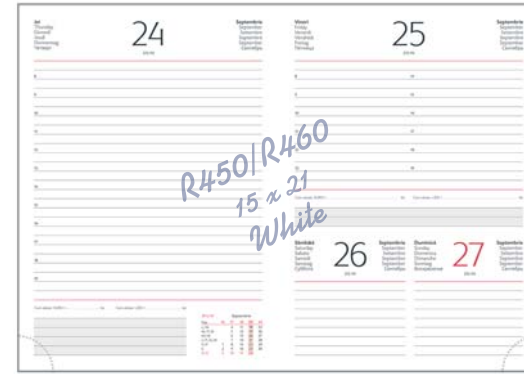

*P
a
c
k
e
t*

Diaries

Graphic Back Black

B
a
c
k
B
l
a
c
k
G
r
a
p
h
i
c

Made in Italy

*L
e
a
t
h
e
r
D
i
a
r
i
e
s*

23

Made in Italy