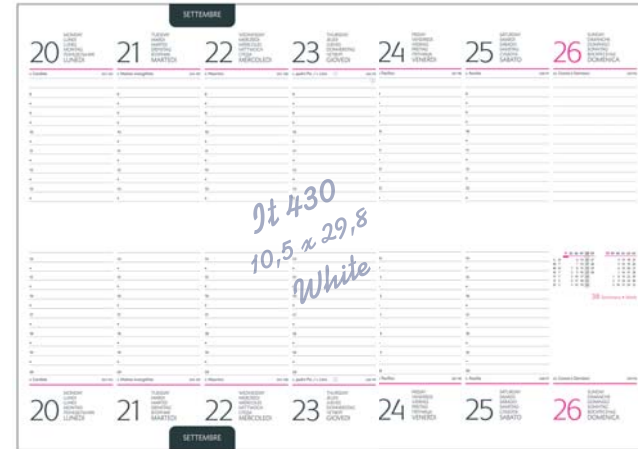

*P
a
c
k
e
t*

Diaries

Graphic Back Black

B
a
c
k
B
l
a
c
k
G
r
a
p
h
i
c

Made in Italy

*L
e
a
t
h
e
r
D
i
a
r
i
e
s*

23

Made in Italy