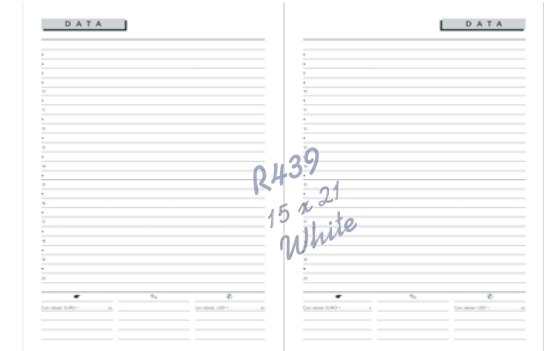

*P
a
c
k
e
t*

Diaries

Graphic Back Black

B
a
c
k
B
l
a
c
k
G
r
a
p
h
i
c

Made in Italy

*L
e
a
t
h
e
r
D
i
a
r
i
e
s*

23

Made in Italy