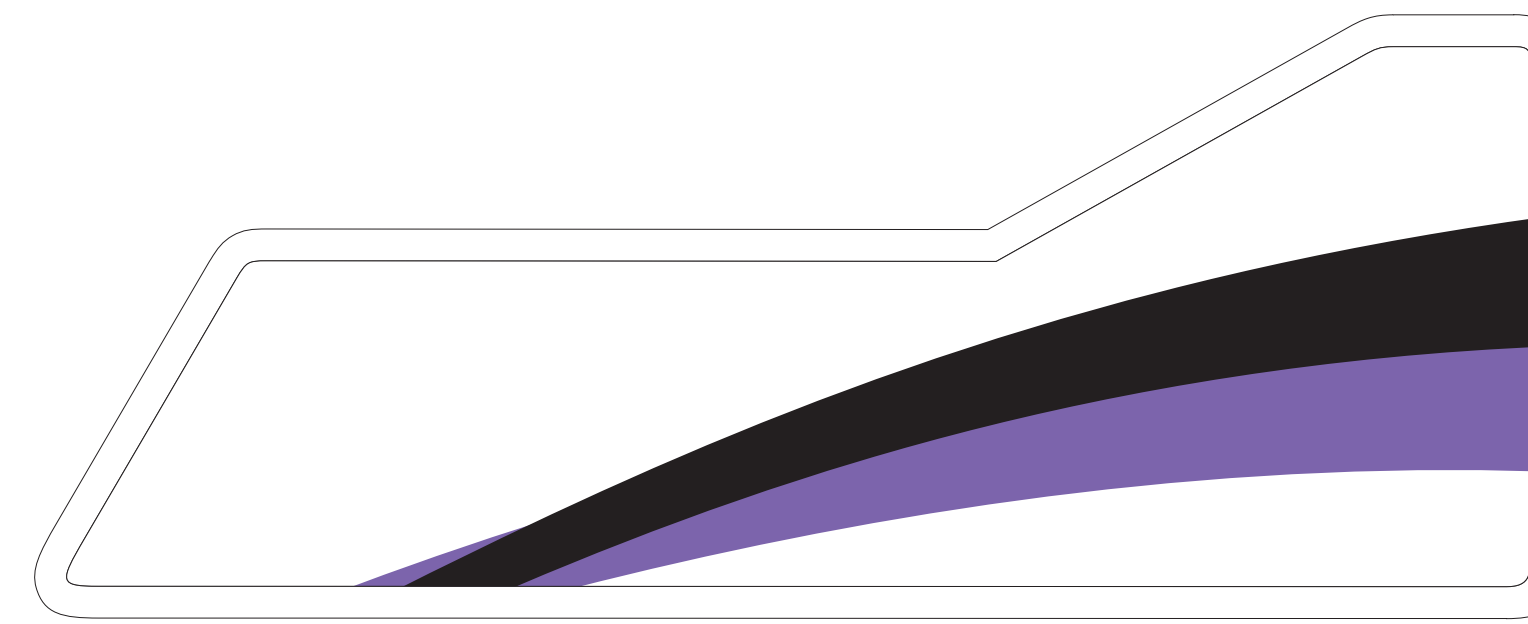

45

COMBO

SONAR

SPEED

35

45

COMBO

SONAR

SPEED

35

45

COMBO

carp Finder