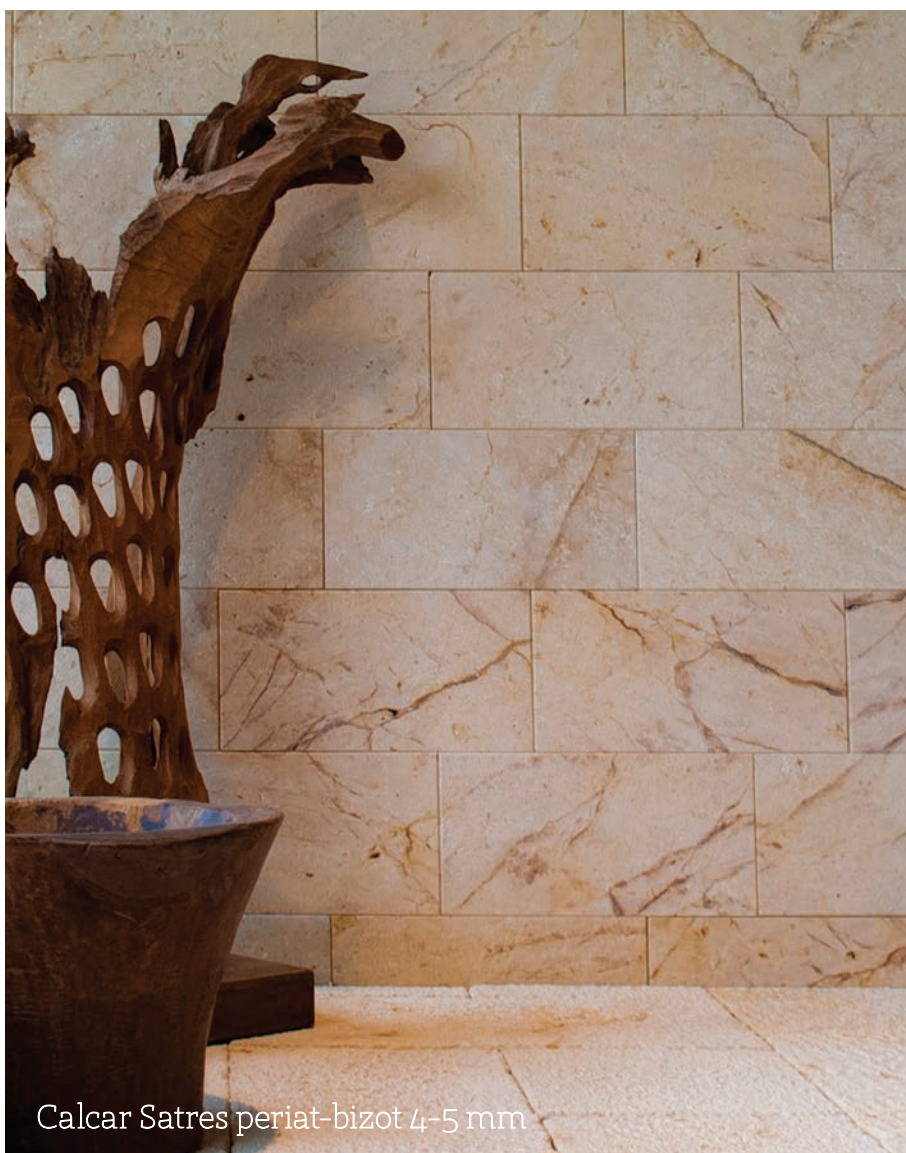

Calcar Satres periat-bizot 4-5 mm