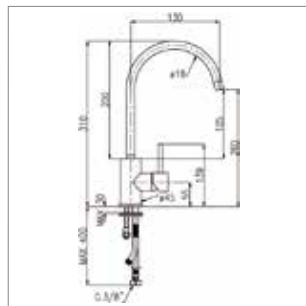

ARTICOLO ITEM	FINITURE DISPONIBILI AVAILABLE FINISHINGS			
	cromo chrome	cromo opaco matt chrome	bianco opaco matt white	nero opaco matt black
13180	00	33	10	11
€