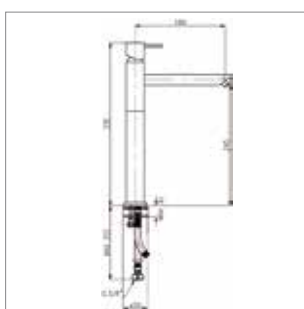

SQUARE

Monocomando lavabo
Single-lever basin mixer
Cartuccia a dischi ceramici Ø 25 mm
Ø 25 mm ceramic-disc cartridge

ARTICOLO ITEM	FINITURE DISPONIBILI AVAILABLE FINISHINGS			
	cromo chrome	cromo opaco matt chrome	bianco opaco matt white	nero opaco matt black
SQ200	00	33	10	11
€				