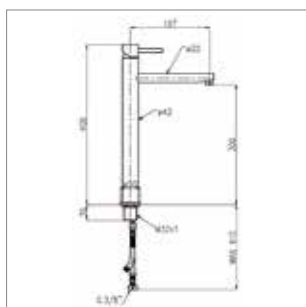

Monocomando livello maxi
con bocca fissa
Maxi single-lever sink mixer
with fixed spout

ARTICOLO ITEM	FINITURE DISPONIBILI AVAILABLE FINISHINGS			
	cromo chrome	cromo opaco matt chrome	bianco opaco matt chrome	nero opaco matt black
13800	00	33	10	11
€