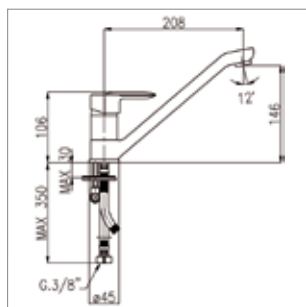

Monocomando lavello
con bocca girevole fusa
Single-lever sink mixer
with cast swivel spout

ARTICOLO ITEM	FINITURE DISPONIBILI AVAILABLE FINISHINGS	
11600	cromo chrome 00	cromo opaco matt chrome 33
€