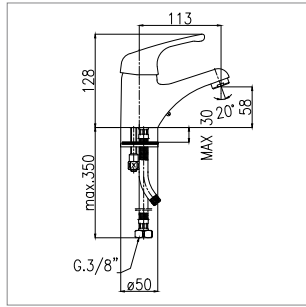

Monocomando lavabo
Single-lever basin mixer

ARTICOLO ITEM	FINITURE DISPONIBILI AVAILABLE FINISHINGS				
	cromo chrome	cromo-oro chrome-gold	bianco-cromo white-chrome	bianco-oro white-gold	terra di Francia terra di Francia
2210	00	20	08	28	09
€