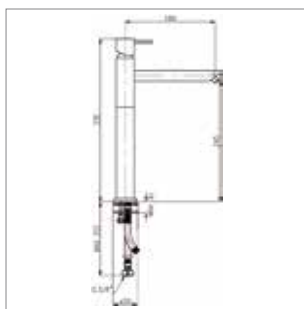

Monocomando lavello maxi con bocca fissa
Maxi single-lever sink mixer with fixed spout
Cartuccia a dischi ceramici Ø 25 mm
Ø 25 mm ceramic-disc cartridge

ARTICOLO ITEM	FINITURE DISPONIBILI AVAILABLE FINISHINGS			
	cromo chrome	cromo opaco matt chrome	bianco opaco matt chrome	nero opaco matt black
SQ510	00	33	10	11
€