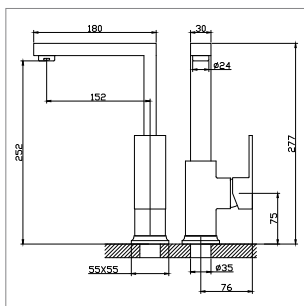

QA500

cromo
chrome

00

€

Monocomando lavello con bocca girevole
Single-lever sink mixer with swivel spout