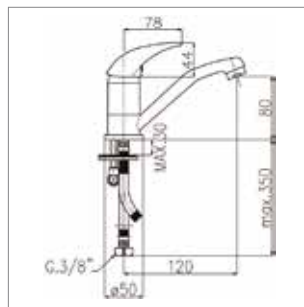

Monocomando lavabo/lavello
con bocca girevole 120 mm
Single-lever basin/sink mixer
with 120 mm swivel spout

ARTICOLO ITEM	FINITURE DISPONIBILI AVAILABLE FINISHINGS		
	cromo chrome	cromo-oro chrome-gold	bianco-cromo white-chrome
1078-12	00	20	08
€		-