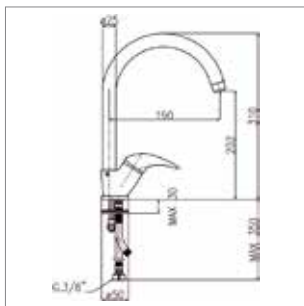

ARTICOLO ITEM	FINITURE DISPONIBILI AVAILABLE FINISHINGS		
	cromo chrome	cromo-oro chrome-gold	bianco-cromo white-chrome
1079-72	00	20	08
€			

Monocomando lavello con bocca girevole alta a "C"
ø 25 mm 240x190 mm
Single-lever sink mixer with "C" ø 25 mm 240x190 mm
high swivel spout