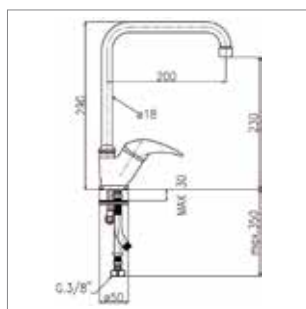

Monocomando livello
con bocca alta HU girevole
Single-lever sink mixer
with high HU swivel spout

ARTICOLO ITEM	FINITURE DISPONIBILI AVAILABLE FINISHINGS		
	cromo chrome	cromo-oro chrome-gold	bianco-cromo white-chrome
1079-67	00	20	08
€