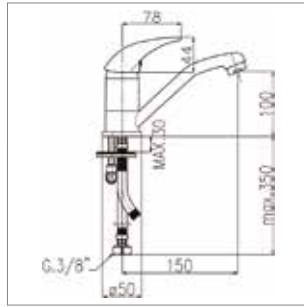

Monocomando lavello
con bocca girevole 150 mm
Single-lever sink mixer
with 150 mm swivel spout

ARTICOLO ITEM	FINITURE DISPONIBILI AVAILABLE FINISHINGS		
	cromo chrome	cromo-oro chrome-gold	bianco-cromo white-chrome
1078-15	00	20	08
€