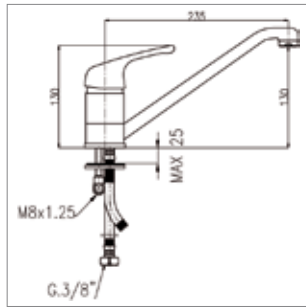

Monocomando lavello con bocca girevole
Single-lever sink mixer with swivel spout

ARTICOLO ITEM	FINITURE DISPONIBILI AVAILABLE FINISHINGS				
	cromo chrome	cromo-oro chrome-gold	bianco-cromo white-chrome	bianco-oro white-gold	terra di Francia terra di Francia
2420	00	20	08	28	09
€