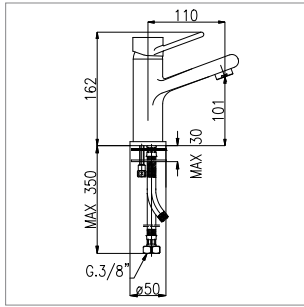

ARTICOLO
ITEM

FINITURE DISPONIBILI
AVAILABLE FINISHINGS

FX210

cromo
chrome

00

€

Monocomando lavabo modello alto
High model single-lever basin mixer