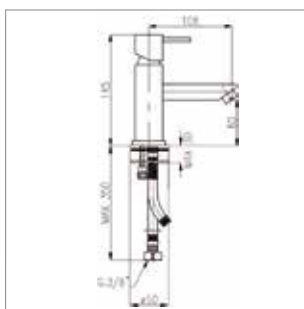

SQUARE

Monocomando lavabo
Single-lever basin mixer
Cartuccia a dischi ceramici Ø 25 mm
Ø 25 mm ceramic-disc cartridge

ARTICOLO ITEM	FINITURE DISPONIBILI AVAILABLE FINISHINGS			
	cromo chrome	cromo opaco matt chrome	bianco opaco matt white	nero opaco matt black
SQ200	00	33	10	11
€				