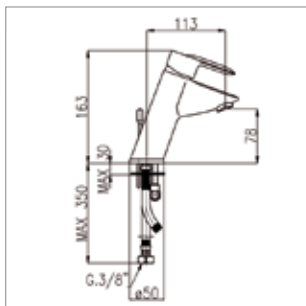

Monocomando lavabo
Single-lever basin mixer

ARTICOLO ITEM	FINITURE DISPONIBILI AVAILABLE FINISHINGS	
11100	cromo chrome 00	cromo opaco matt chrome 33
€