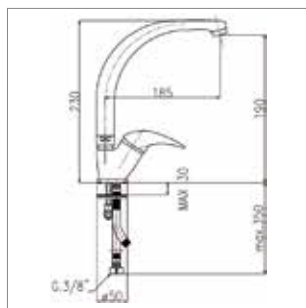

Monocomando livello con bocca girevole pesante fusa,
interasse 185 mm
Single-lever sink mixer with heavy cast swivel spout,
185 mm connection

ARTICOLO ITEM	FINITURE DISPONIBILI AVAILABLE FINISHINGS		
	cromo chrome	cromo-oro chrome-gold	bianco-cromo white-chrome
1079-185	00	20	08
€