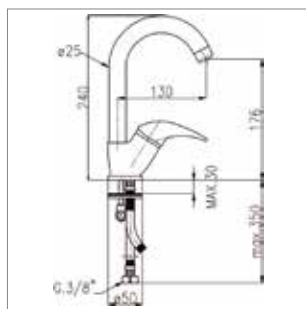

Monocomando livello con bocca girevole a "C"
ø 25 mm 180x130 mm
Single-lever sink mixer with "C" ø 25 mm 180x130 mm
swivel spout

ARTICOLO ITEM	FINITURE DISPONIBILI AVAILABLE FINISHINGS		
	cromo chrome	cromo-oro chrome-gold	bianco-cromo white-chrome
1079-70	00	20	08
€