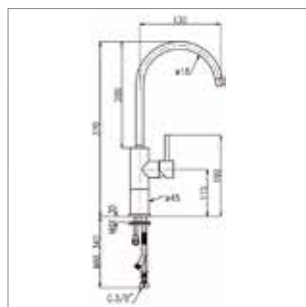

ARTICOLO ITEM	FINITURE DISPONIBILI AVAILABLE FINISHINGS			
	cromo chrome	cromo opaco matt chrome	bianco opaco matt white	nero opaco matt black
13190	00	33	10	11
€				

Monocomando lavabo modello alto
con bocca girevole
High model single-lever basin mixer
with swivel spout