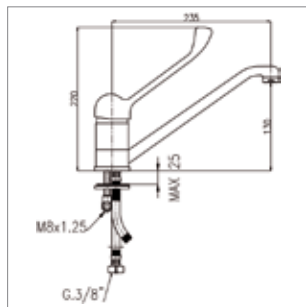

Monocomando lavello con bocca girevole e leva a gomito
Single-lever sink mixer with swivel spout and elbow lever

ARTICOLO ITEM	FINITURE DISPONIBILI AVAILABLE FINISHINGS				
	cromo chrome	cromo-oro chrome-gold	bianco-cromo white-chrome	bianco-oro white-gold	terra di Francia terra di Francia
2420-LG	00	20	08	28	09
€