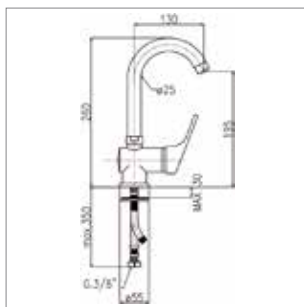

Monocomando lavello con bocca girevole
a "C" ø 25 mm 180x130 mm
Single-lever sink mixer with "C"
ø 25 mm 180x130 mm swivel spout

ARTICOLO ITEM	FINITURE DISPONIBILI AVAILABLE FINISHINGS			
	cromo chrome	cromo-oro chrome-gold	bianco-cromo white-chrome	bianco-oro white-gold
0138-70	00	20	08	28
€