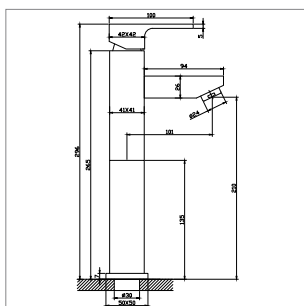

QA210

cromo
chrome

00

€

Monocomando lavabo maxi
Maxi single-lever basin mixer