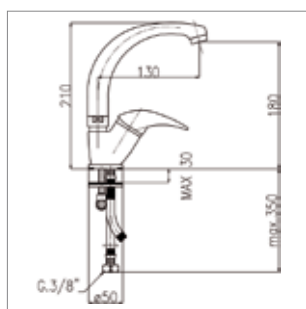

Monocomando livello con bocca girevole pesante fusa,
interasse 130 mm
Single-lever sink mixer with heavy cast swivel spout,
130 mm connection

ARTICOLO ITEM	FINITURE DISPONIBILI AVAILABLE FINISHINGS		
	cromo chrome	cromo-oro chrome-gold	bianco-cromo white-chrome
1079-130	00	20	08
€