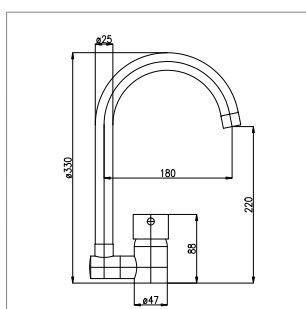

Monocomando livello sottofinestra con bocca
girevole abbattibile ø 25 mm
Below-window single-lever sink mixer with ø 25 mm folding spout
Cartuccia a dischi ceramici ø 40 mm
Ø 40 mm ceramic-disc cartridge

ARTICOLO ITEM	FINITURE DISPONIBILI AVAILABLE FINISHINGS			
	cromo chrome	cromo opaco matt chrome	bianco opaco matt chrome	nero opaco matt black
13805	00	33	10	11
€