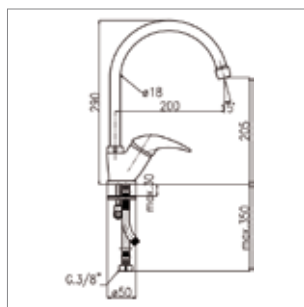

Monocomando lavello
con bocca alta girevole
Single-lever sink mixer
with high swivel spout

ARTICOLO ITEM	FINITURE DISPONIBILI AVAILABLE FINISHINGS		
	cromo chrome	cromo-oro chrome-gold	bianco-cromo white-chrome
1079	00	20	08
€		-