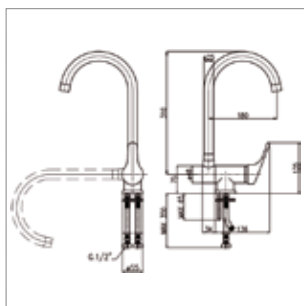

Monocomando lavello sottofinestra
con bocca girevole abbattibile ø 25 mm
Below window single-lever sink mixer
with ø 25 mm folding spout

ARTICOLO ITEM	FINITURE DISPONIBILI AVAILABLE FINISHINGS			
	cromo chrome	cromo-oro chrome-gold	bianco white	bianco-oro white-gold
0139D	00	20	08	28
€