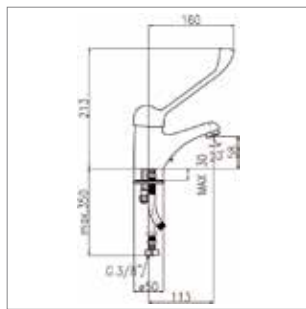

Monocomando lavabo con leva a gomito
Single-lever basin mixer with elbow lever

ARTICOLO ITEM	FINITURE DISPONIBILI AVAILABLE FINISHINGS				
	cromo chrome	cromo-oro chrome-gold	bianco-cromo white-chrome	bianco-oro white-gold	terra di Francia terra di Francia
2210-LG	00	20	08	28	09
€