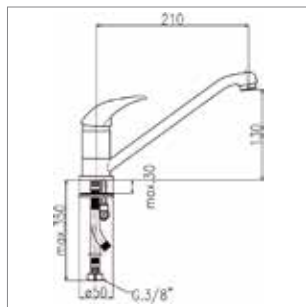

**Monocomando lavello
con bocca girevole 210 mm**
Single-lever sink mixer
with 210 mm swivel spout

ARTICOLO ITEM	FINITURE DISPONIBILI AVAILABLE FINISHINGS		
	cromo chrome	cromo-oro chrome-gold	bianco-cromo white-chrome
1078	00	20	08
€