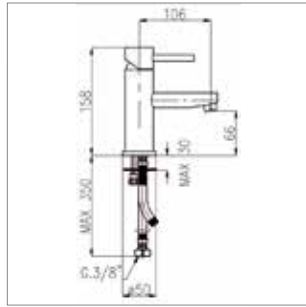

ARTICOLO ITEM	FINITURE DISPONIBILI AVAILABLE FINISHINGS			
	cromo chrome	cromo opaco matt chrome	bianco opaco matt white	nero opaco matt black
13160	00	33	10	11
€				

Monocomando lavabo modello alto
High model single-lever basin mixer