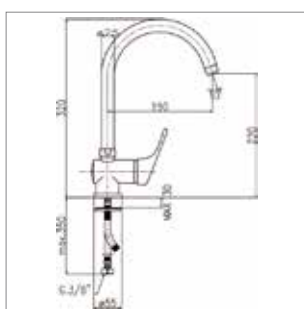

Monocomando lavello con bocca girevole alta
a "C" ø 25 mm 240x190 mm
Single-lever sink mixer with "C" high
ø 25 mm 240x190 mm swivel spout

ARTICOLO ITEM	FINITURE DISPONIBILI AVAILABLE FINISHINGS			
	cromo chrome	cromo-oro chrome-gold	bianco-cromo white-chrome	bianco-oro white-gold
0138-72	00	20	08	28
€