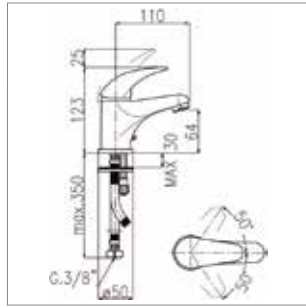

Monocomando lavabo
Single-lever basin mixer

ARTICOLO ITEM	FINITURE DISPONIBILI AVAILABLE FINISHINGS		
	cromo chrome	cromo-oro chrome-gold	bianco-cromo white-chrome
1069	00	20	08
€