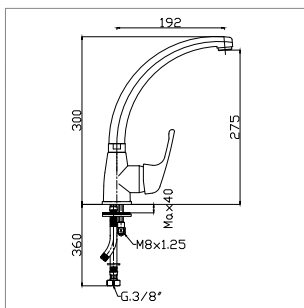

€

Monocomando lavello
con bocca girevole
Single-lever sink mixer
with swivel spout

TE 2472

cromo
chrome

00

€

Monocomando lavello
con bocca alta girevole in tubo (art. 074)
Single-lever sink mixer
with tubular high swivel spout (art. 074)