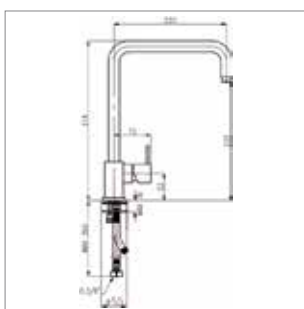

Monocomando lavello con bocca girevole
Single-lever sink mixer with swivel spout
Cartuccia a dischi ceramici Ø 25 mm
Ø 25 mm ceramic-disc cartridge

ARTICOLO ITEM	FINITURE DISPONIBILI AVAILABLE FINISHINGS			
	cromo chrome	cromo opaco matt chrome	bianco opaco matt chrome	nero opaco matt black
SQ500	00	33	10	11
€