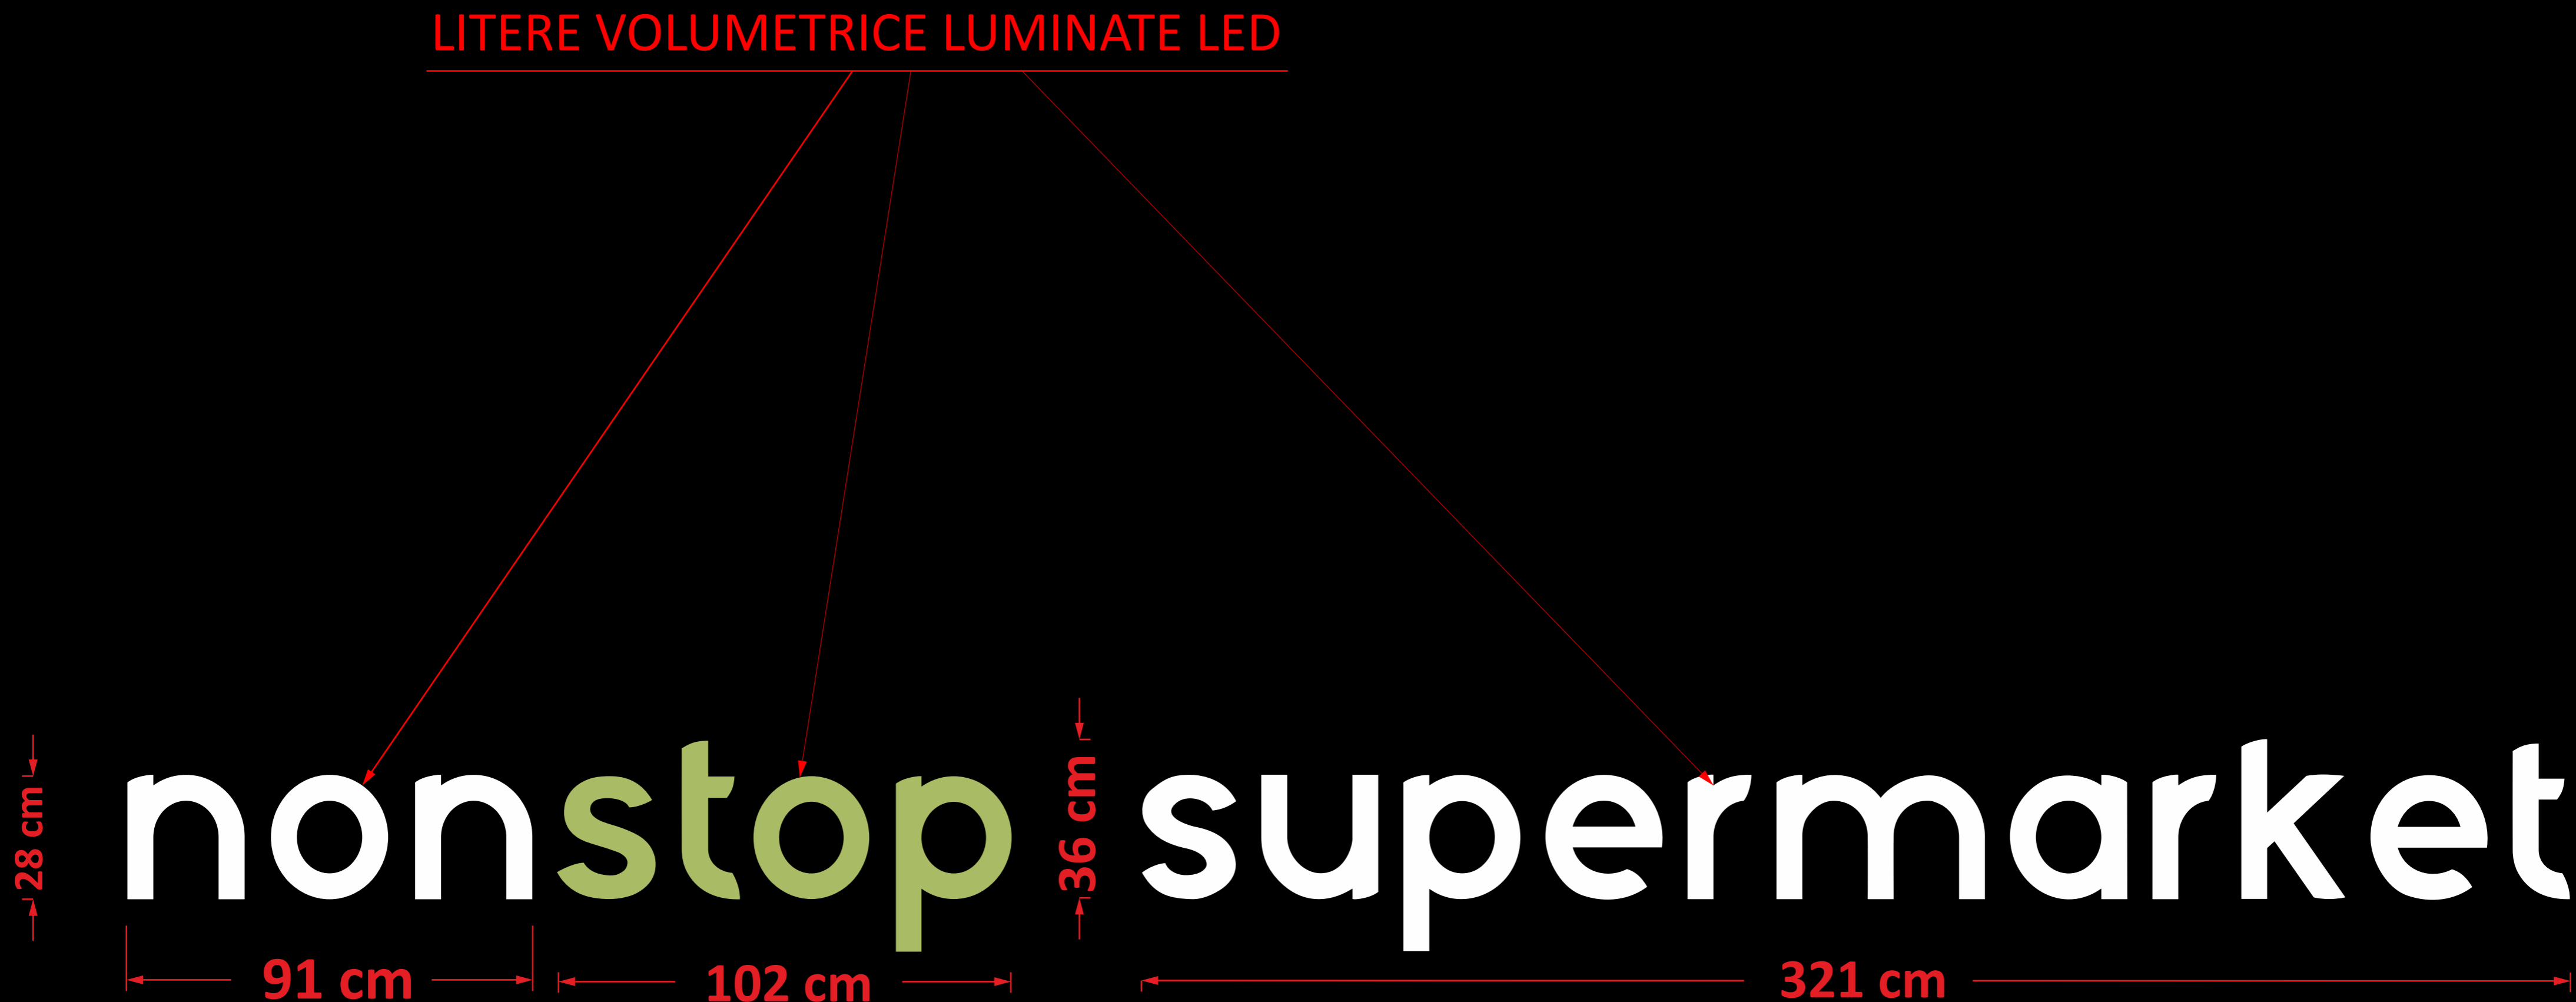

LITERE VOLUMETRICHE LUMINATE LED

28 cm

nonstop

91 cm

102 cm

36 cm

supermarket

321 cm

LOGO VOLUMETRIC LUMINAT LED

LITERE VOLUMETRICE LUMINATE LED