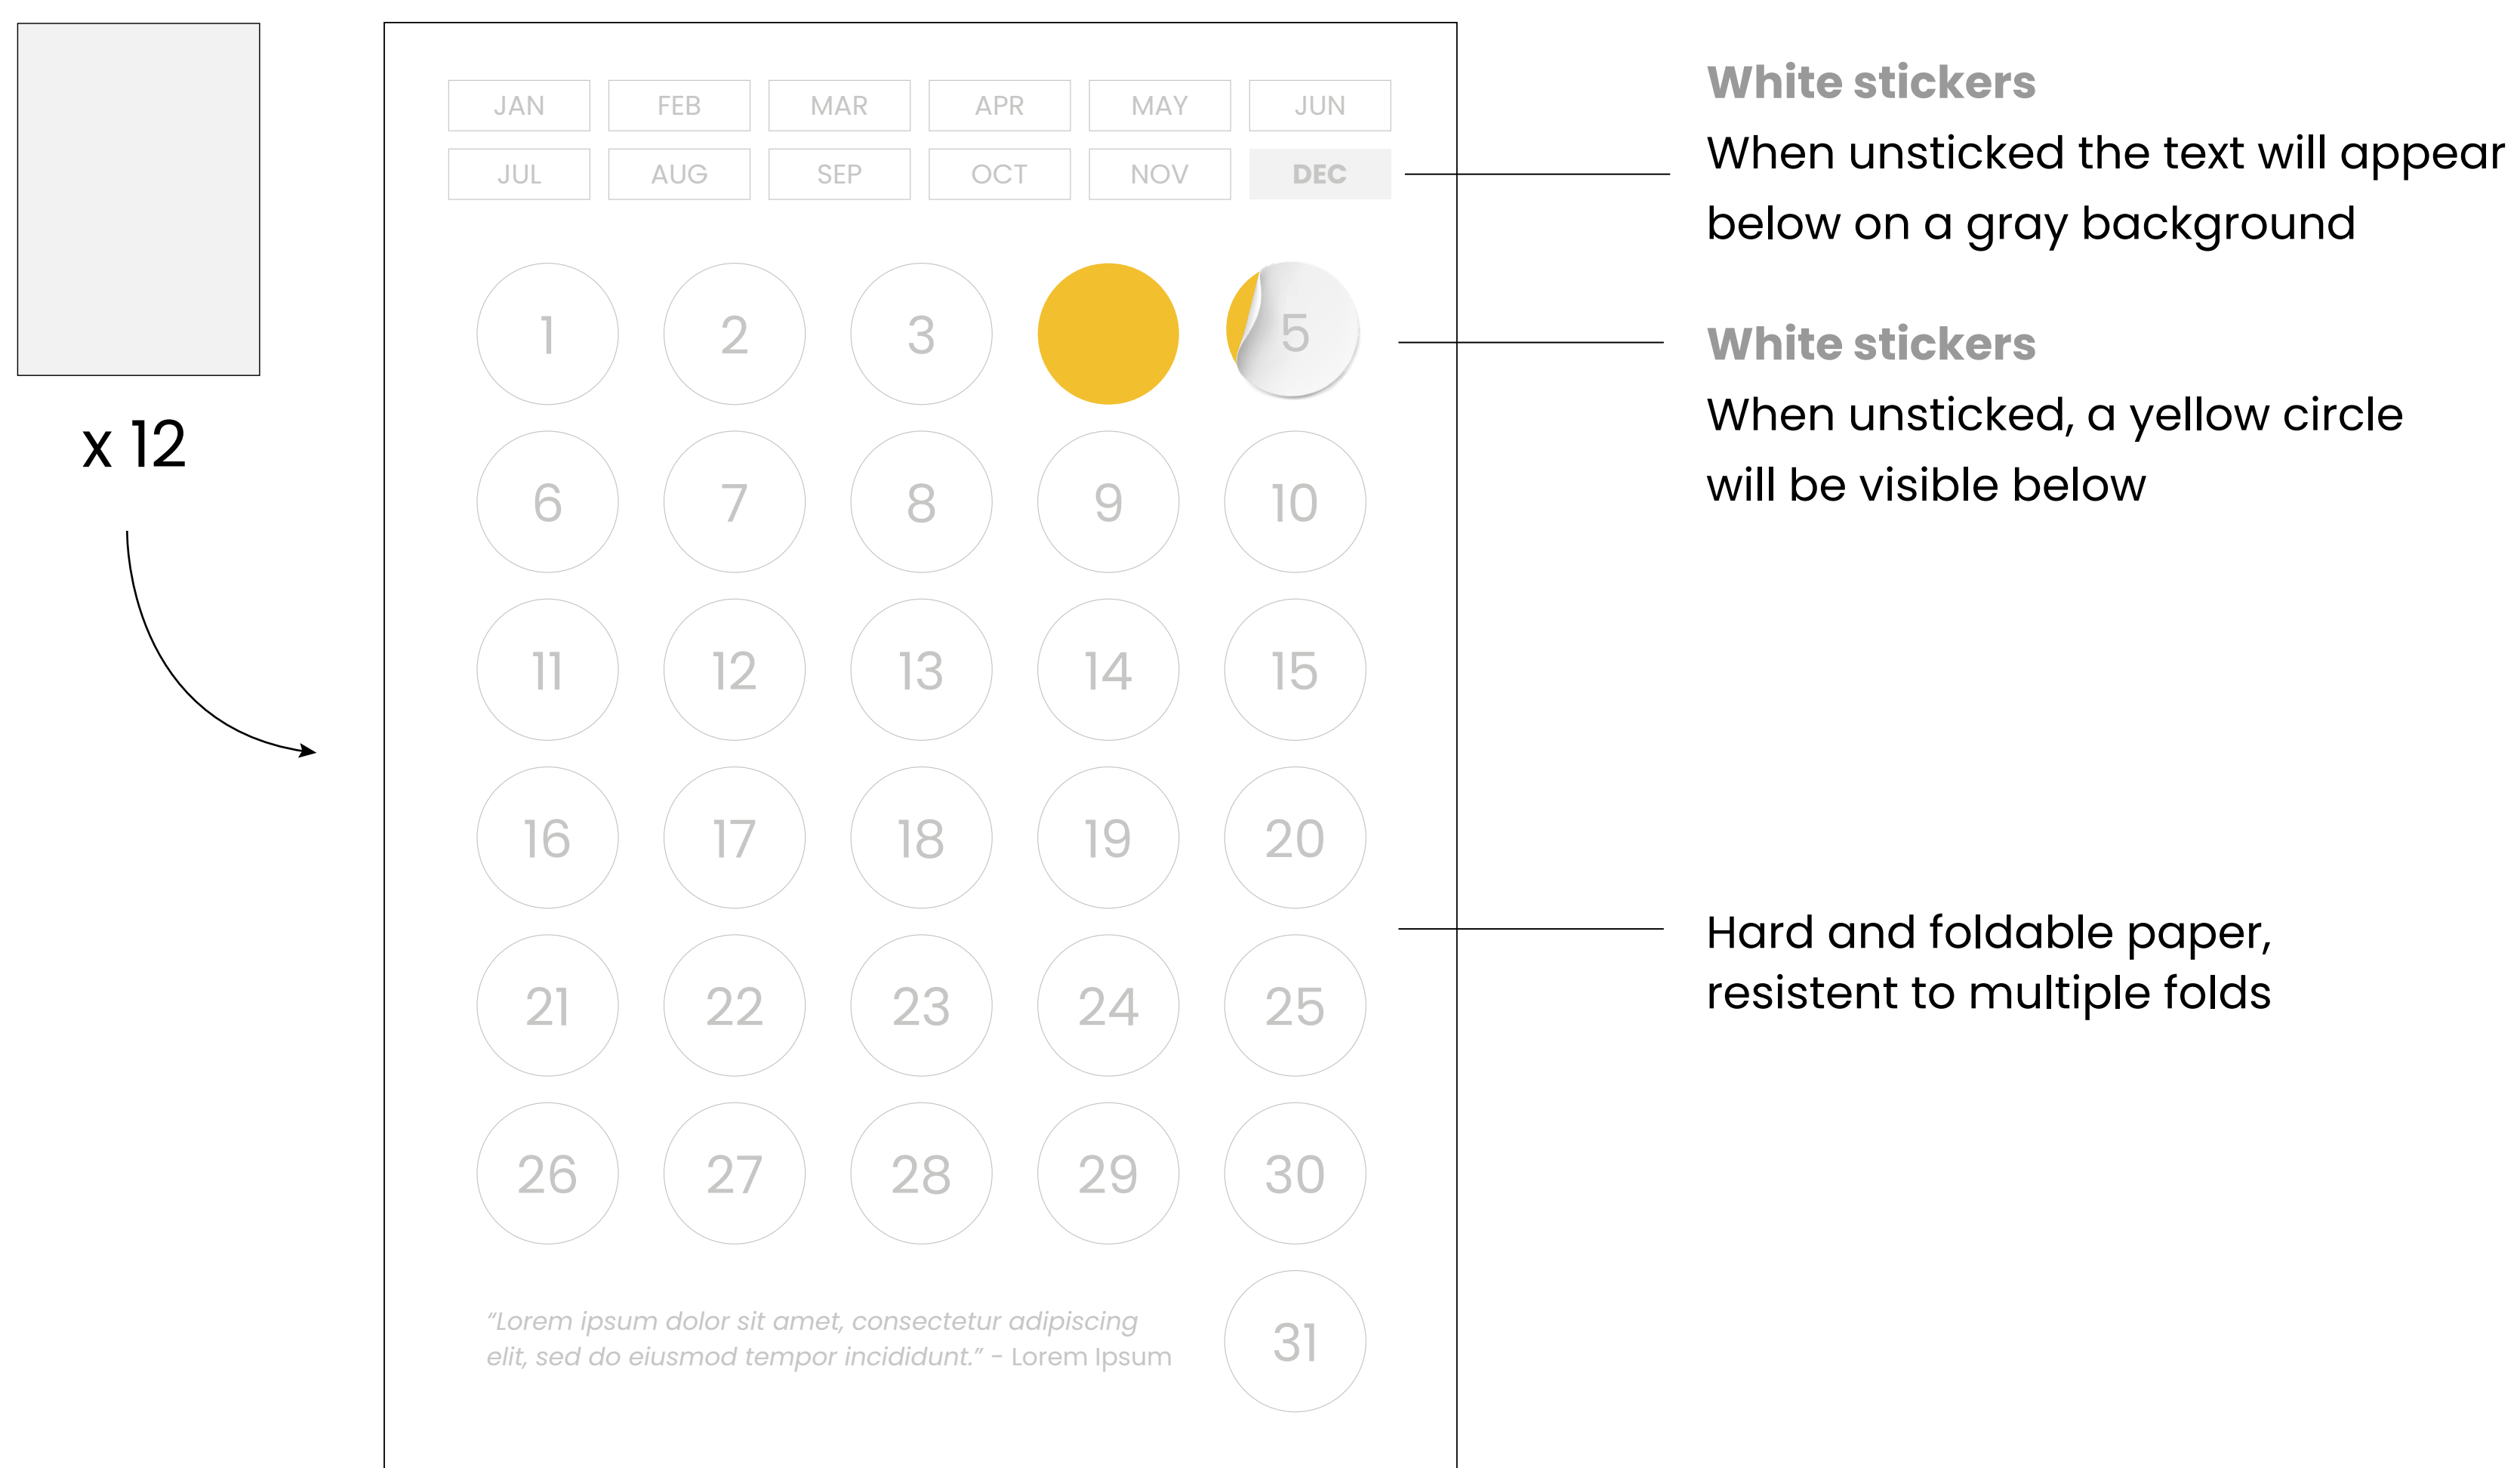

Foldable map concept

The covers will be the same material as the whole map